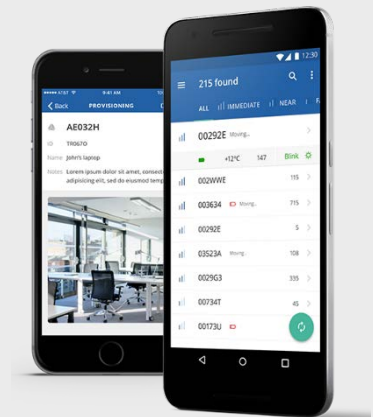

Our solution addresses a broad, uniform problem across diverse sectors.

Track Your:

- Assets
- Keys
- Yard Management
- Hospitals
- Tools
- Temperature

Key Features

- Deploys Rapidly
- Analyzes Data
- Software is Cell Phone Compatible
- Smart Notifications
- User Friendly Applications