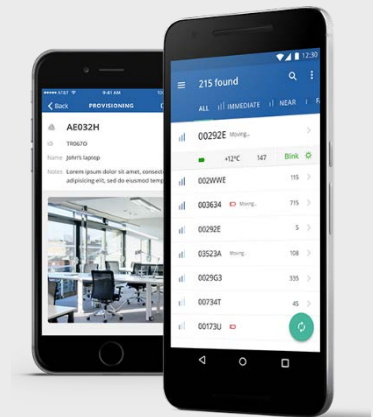

Our solution addresses a broad, uniform problem across diverse sectors.

Track Your:

- Assets
- Keys
- Yard Management
- Hospitals
- Tools
- Temperature

Key Features

- Deploys Rapidly
- Analyzes Data
- Software is Cell Phone Compatible
- Smart Notifications
- User Friendly Applications